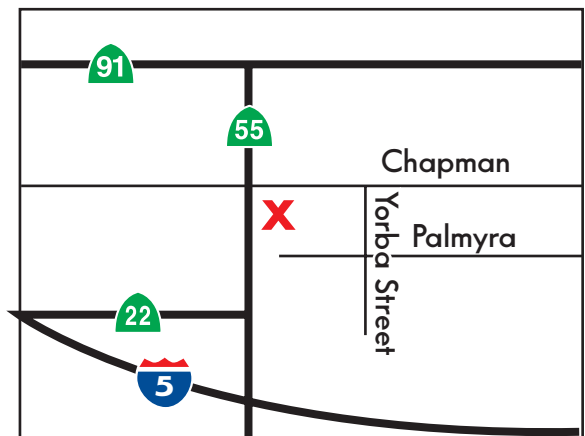

COME RACE WITH ME

BMX Birthday Party

For:

To: _____

Date: _____

Time: _____

RSVP To: _____ at: _____ by: _____

- Bring your helmet and bike. (Helmets available at the track)
- Long Pants and long sleeve shirts.
- Closed toe shoes.
- NO PEGS or KICKSTANDS on bikes (they must be removed before entering track.).
- Everyone must have a signed Waiver form.
- No training wheels on the track.

Orange Y BMX is located in the city of Orange east of the 55 Freeway. Take the Chapman off ramp exit east to Yorba Street, turn right to Palmyra. Turn right on Palmyra, the track is located at the end of Palmyra. For more information please go to www.orangeybm.com